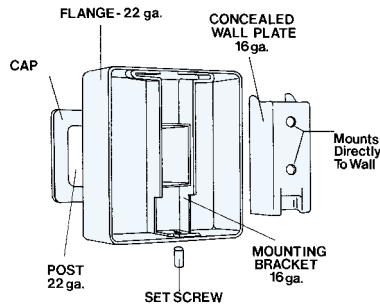

**UB SERIES****Bath Accessories**

- UB10—Single Robe Hook
- UB11—Towel Pin
- UB12—Double Robe Hook
- UB13—Hat & Coat hook
- UB14—Hook & Bumper
- UB15—Heavy Duty Robe Hook, exposed fastening
- UB16—Heavy Duty Robe Hook, concealed fastening
- UB17—Heavy Duty Robe Hook, 3" proj., 2" diameter
- UB19—Basket Soap
- UB20—Toothbrush & Tumbler Holder
- UB21—Soap Dish w/o Drain Holes
- UB22—Soap Dish with Drain Holes
- UB30—Towel Ring
- UB31—Square Towel Bar, (18", 24" 30") 3/4" Dia
- UB32—Round Towel Bar, (18" 24" 30") 3/4" Dia
- UB41—Single Roll Toilet Paper Dispenser
- UB42—Double Roll Toilet Paper Dispenser
- UBK6000—Heavy Duty Towel Bar & Grab Bar, (18", 24", 30", 36") 1" OD Bar

**UC Accessories—Chrome of Zamac**

Fabricated of high polished chrome plating over virgin zinc cast accessories. All accessories meet standard federal specifications.

**UC SERIES****Bath Accessories**

- UC10—Single Robe Hook
- UC12—Double Robe Hook
- UC20—Tooth Brush & Tumbler Holder
- UC21—Soap Dish w/o drain holes
- UC22—Soap Dish with drain holes
- UC26—Vertical Soap Dish & Bar with drain holes
- UC30—Towel Ring
- UC31—Square Towel Bar (18", 24", 30") 3/4" Dia
- UC32—Round Towel Bar (18", 24", 30") 3/4" Dia
- UC41—Single Toilet Tissue Dispenser
- UC42—Double Toilet Tissue Dispenser

**UX Accessories—Stainless Steel**

All accessories are type #304 stainless steel with a bright finish and provided with a concealed stainless steel mounting plate.

- UX110—Single Robe Hook
- UX111—Towel Pin
- UX112—Double Robe Hook
- UX119—Soap Basket
- UX120—Tooth Brush and Tumbler Holder
- UX122—Soap Dish with Drain
- UX121—Soap Dish w/o Drain
- UX130—Towel Ring
- UX131—Square Towel Bar (18, 24, 30, 36), 3/4" dia.
- UX132—Round Towel Bar (18, 24, 30, 36), 3/4" dia.
- UX141—Single Toilet Paper Dispenser
- UX142—Double Toilet Paper Dispenser
- UX143—Door Bumper
- UX148—Towel Shelf w/Drying Rod (24")