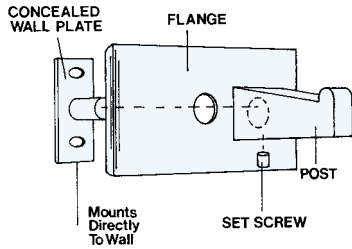

**UB Accessories—Chrome on Brass**

Fabricated or solid forged brass with a nickel and copper plating of chrome coating. In compliance with all standard commercial and government standards. Back plates are stamped chrome plated brass with internal wall die cast plates for mounting.

**UB SERIES****Bath Accessories**

- UB10—Single Robe Hook
- UB11—Towel Pin
- UB12—Double Robe Hook
- UB13—Hat & Coat hook
- UB14—Hook & Bumper
- UB15—Heavy Duty Robe Hook, exposed fastening
- UB16—Heavy Duty Robe Hook, concealed fastening
- UB17—Heavy Duty Robe Hook, 3" proj., 2" diameter
- UB19—Basket Soap
- UB20—Toothbrush & Tumbler Holder
- UB21—Soap Dish w/o Drain Holes
- UB22—Soap Dish with Drain Holes
- UB30—Towel Ring
- UB31—Square Towel Bar, (18", 24" 30") 3/4" Dia
- UB32—Round Towel Bar, (18" 24" 30") 3/4" Dia
- UB41—Single Roll Toilet Paper Dispenser
- UB42—Double Roll Toilet Paper Dispenser
- UBK6000—Heavy Duty Towel Bar & Grab Bar, (18", 24", 30", 36") 1" OD Bar

**UC Accessories—Chrome of Zamac**

Fabricated of high polished chrome plating over virgin zinc cast accessories. All accessories meet standard federal specifications.

**UC SERIES****Bath Accessories**

- UC10—Single Robe Hook
- UC12—Double Robe Hook
- UC20—Tooth Brush & Tumbler Holder
- UC21—Soap Dish w/o drain holes
- UC22—Soap Dish with drain holes
- UC26—Vertical Soap Dish & Bar with drain holes
- UC30—Towel Ring
- UC31—Square Towel Bar (18", 24", 30") 3/4" Dia
- UC32—Round Towel Bar (18", 24", 30") 3/4" Dia
- UC41—Single Toilet Tissue Dispenser
- UC42—Double Toilet Tissue Dispenser