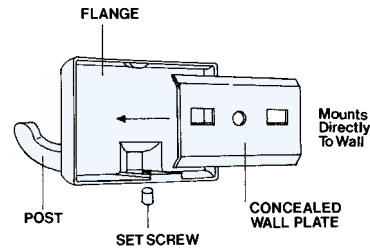

**UB Accessories—Chrome on Brass**

Fabricated or solid forged brass with a nickel and copper plating of chrome coating. In compliance with all standard commercial and government standards. Back plates are stamped chrome plated brass with internal wall die cast plates for mounting.

**UB SERIES****Bath Accessories**

- UB10—Single Robe Hook
- UB11—Towel Pin
- UB12—Double Robe Hook
- UB13—Hat & Coat hook
- UB14—Hook & Bumper
- UB15—Heavy Duty Robe Hook, exposed fastening
- UB16—Heavy Duty Robe Hook, concealed fastening
- UB17—Heavy Duty Robe Hook, 3" proj., 2" diameter
- UB19—Basket Soap
- UB20—Toothbrush & Tumbler Holder
- UB21—Soap Dish w/o Drain Holes
- UB22—Soap Dish with Drain Holes
- UB30—Towel Ring
- UB31—Square Towel Bar, (18", 24" 30") 3/4" Dia
- UB32—Round Towel Bar, (18" 24" 30") 3/4" Dia
- UB41—Single Roll Toilet Paper Dispenser
- UB42—Double Roll Toilet Paper Dispenser
- UBK6000—Heavy Duty Towel Bar & Grab Bar, (18", 24", 30", 36") 1" OD Bar

**UC Accessories—Chrome of Zamac**

Fabricated of high polished chrome plating over virgin zinc cast accessories. All accessories meet standard federal specifications.

**UC SERIES****Bath Accessories**

- UC10—Single Robe Hook
- UC12—Double Robe Hook
- UC20—Tooth Brush & Tumbler Holder
- UC21—Soap Dish w/o drain holes
- UC22—Soap Dish with drain holes
- UC26—Vertical Soap Dish & Bar with drain holes
- UC30—Towel Ring
- UC31—Square Towel Bar (18", 24", 30") 3/4" Dia
- UC32—Round Towel Bar (18", 24", 30") 3/4" Dia
- UC41—Single Toilet Tissue Dispenser
- UC42—Double Toilet Tissue Dispenser